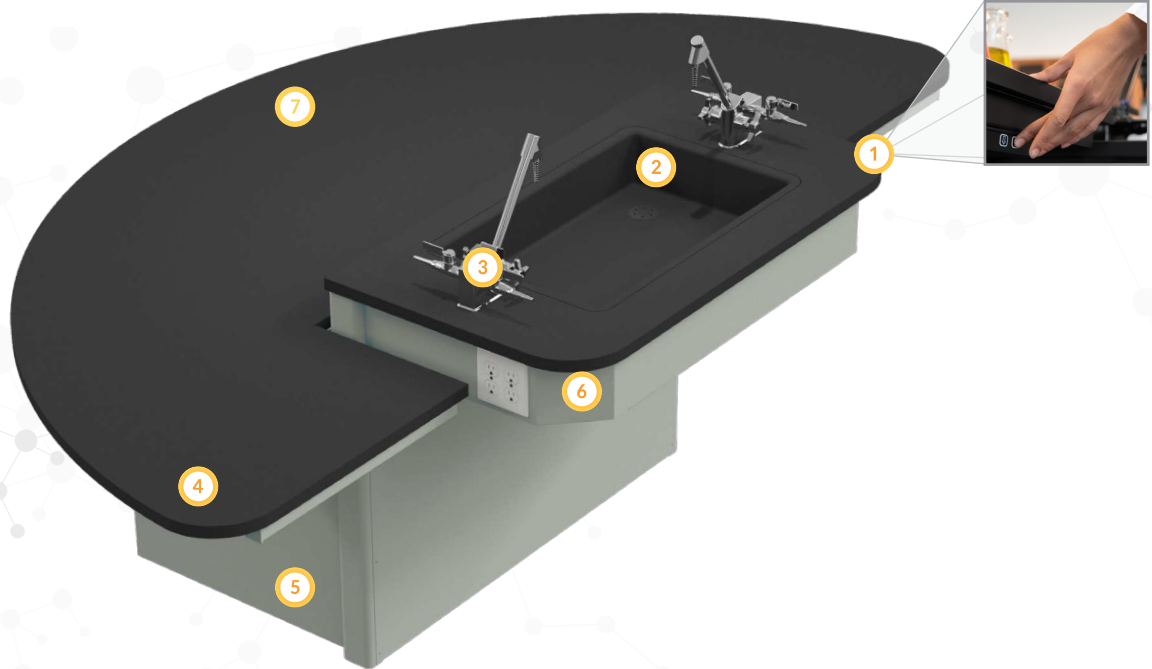

# LATITUDE *By Case Systems*

## *Gain More. Teaching & Exploring Together.*

NEW!

Introducing **LATITUDE** – functionality and ease combined. Experience the convenience of a typical lab workstation and the ease of a height adjustable desk all-in-one. If you are tired of shuffling around resources (and students,) from lecture spaces to work zones, this is your solution.

### Table Highlights:

- ① Supporting the modern science curriculum; switch effortlessly from lecturing to lab with fixed or electric height adjustable options. Go from 30" to 36" in seconds, saving valuable time and keeping order in the classroom.
- ② Save time and optimize flow by offering sinks at each student table. (Configurations without sink also available.)
- ③ The Latitude table offers integrated services like gas, water & power; making experiments safe, and connections convenient.
- ④ Industry standard work surfaces offered in epoxy or phenolic resin options. (Alternate surfaces available upon request.)
- ⑤ Create inspiring and robust environments that support and withstand student curiosity. Match new or preexisting designs, by choosing metal or plastic laminate base pedestal enclosure panels – available in a variety of colors and patterns.
- ⑥ Fulfill your ADA sink requirements in your classroom by adding a sink to your configuration. (Sink arrangement is ADA compliant with a height of 34 inches.)
- ⑦ Comfortably seat groups of 4 students in a collaborative learning environment.