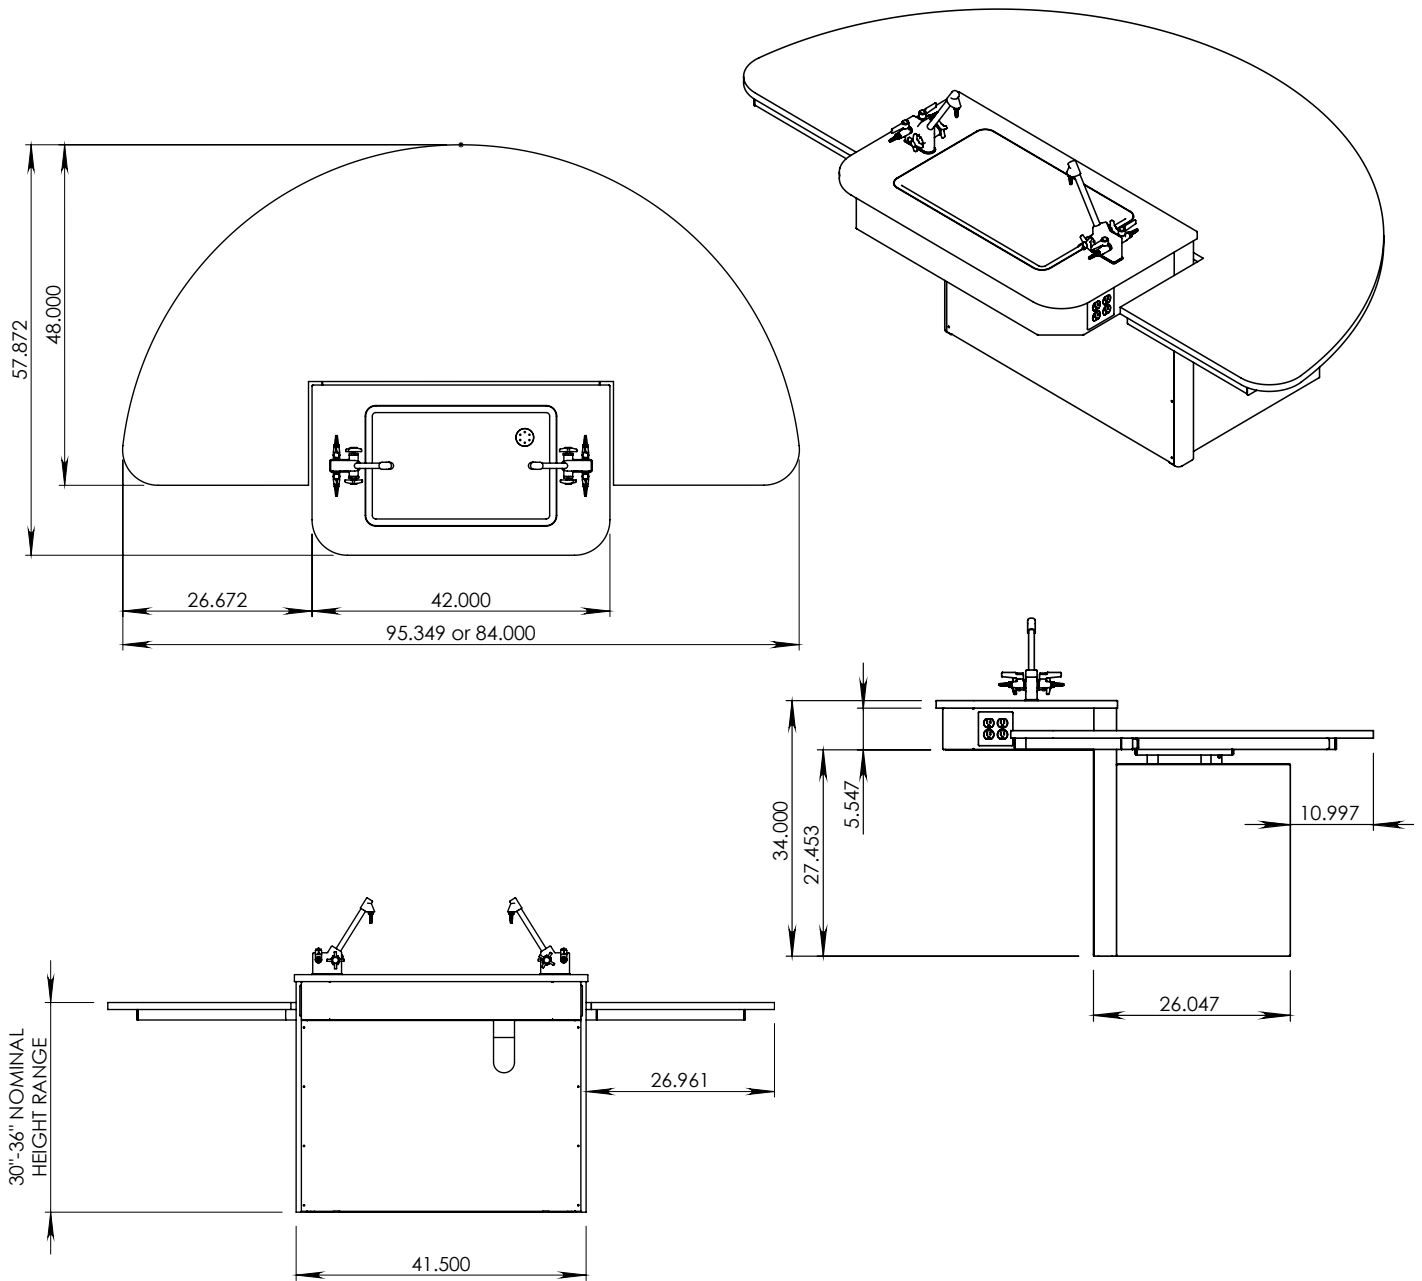

LATITUDE *By Case Systems*

Gain More. Teaching & Exploring Together.

NEW!

Visit CaseSystems.com to find your Case Systems dealer, order samples, or download our 3-part specification.

Case Systems, Inc.

2700 James Savage Rd, Midland, MI 48642 | 989.496.9510 | info@CaseSystems.com | CaseSystems.com

Disclaimer: Although this flyer is compiled with great care to ensure that the information is up-to-date and accurate, iCase Systems, Inc. cannot be held liable for the accuracy and comprehensiveness of the information in this brochure. Features and specifications may change without notice. #MKT-LATITUDE-SS 2019